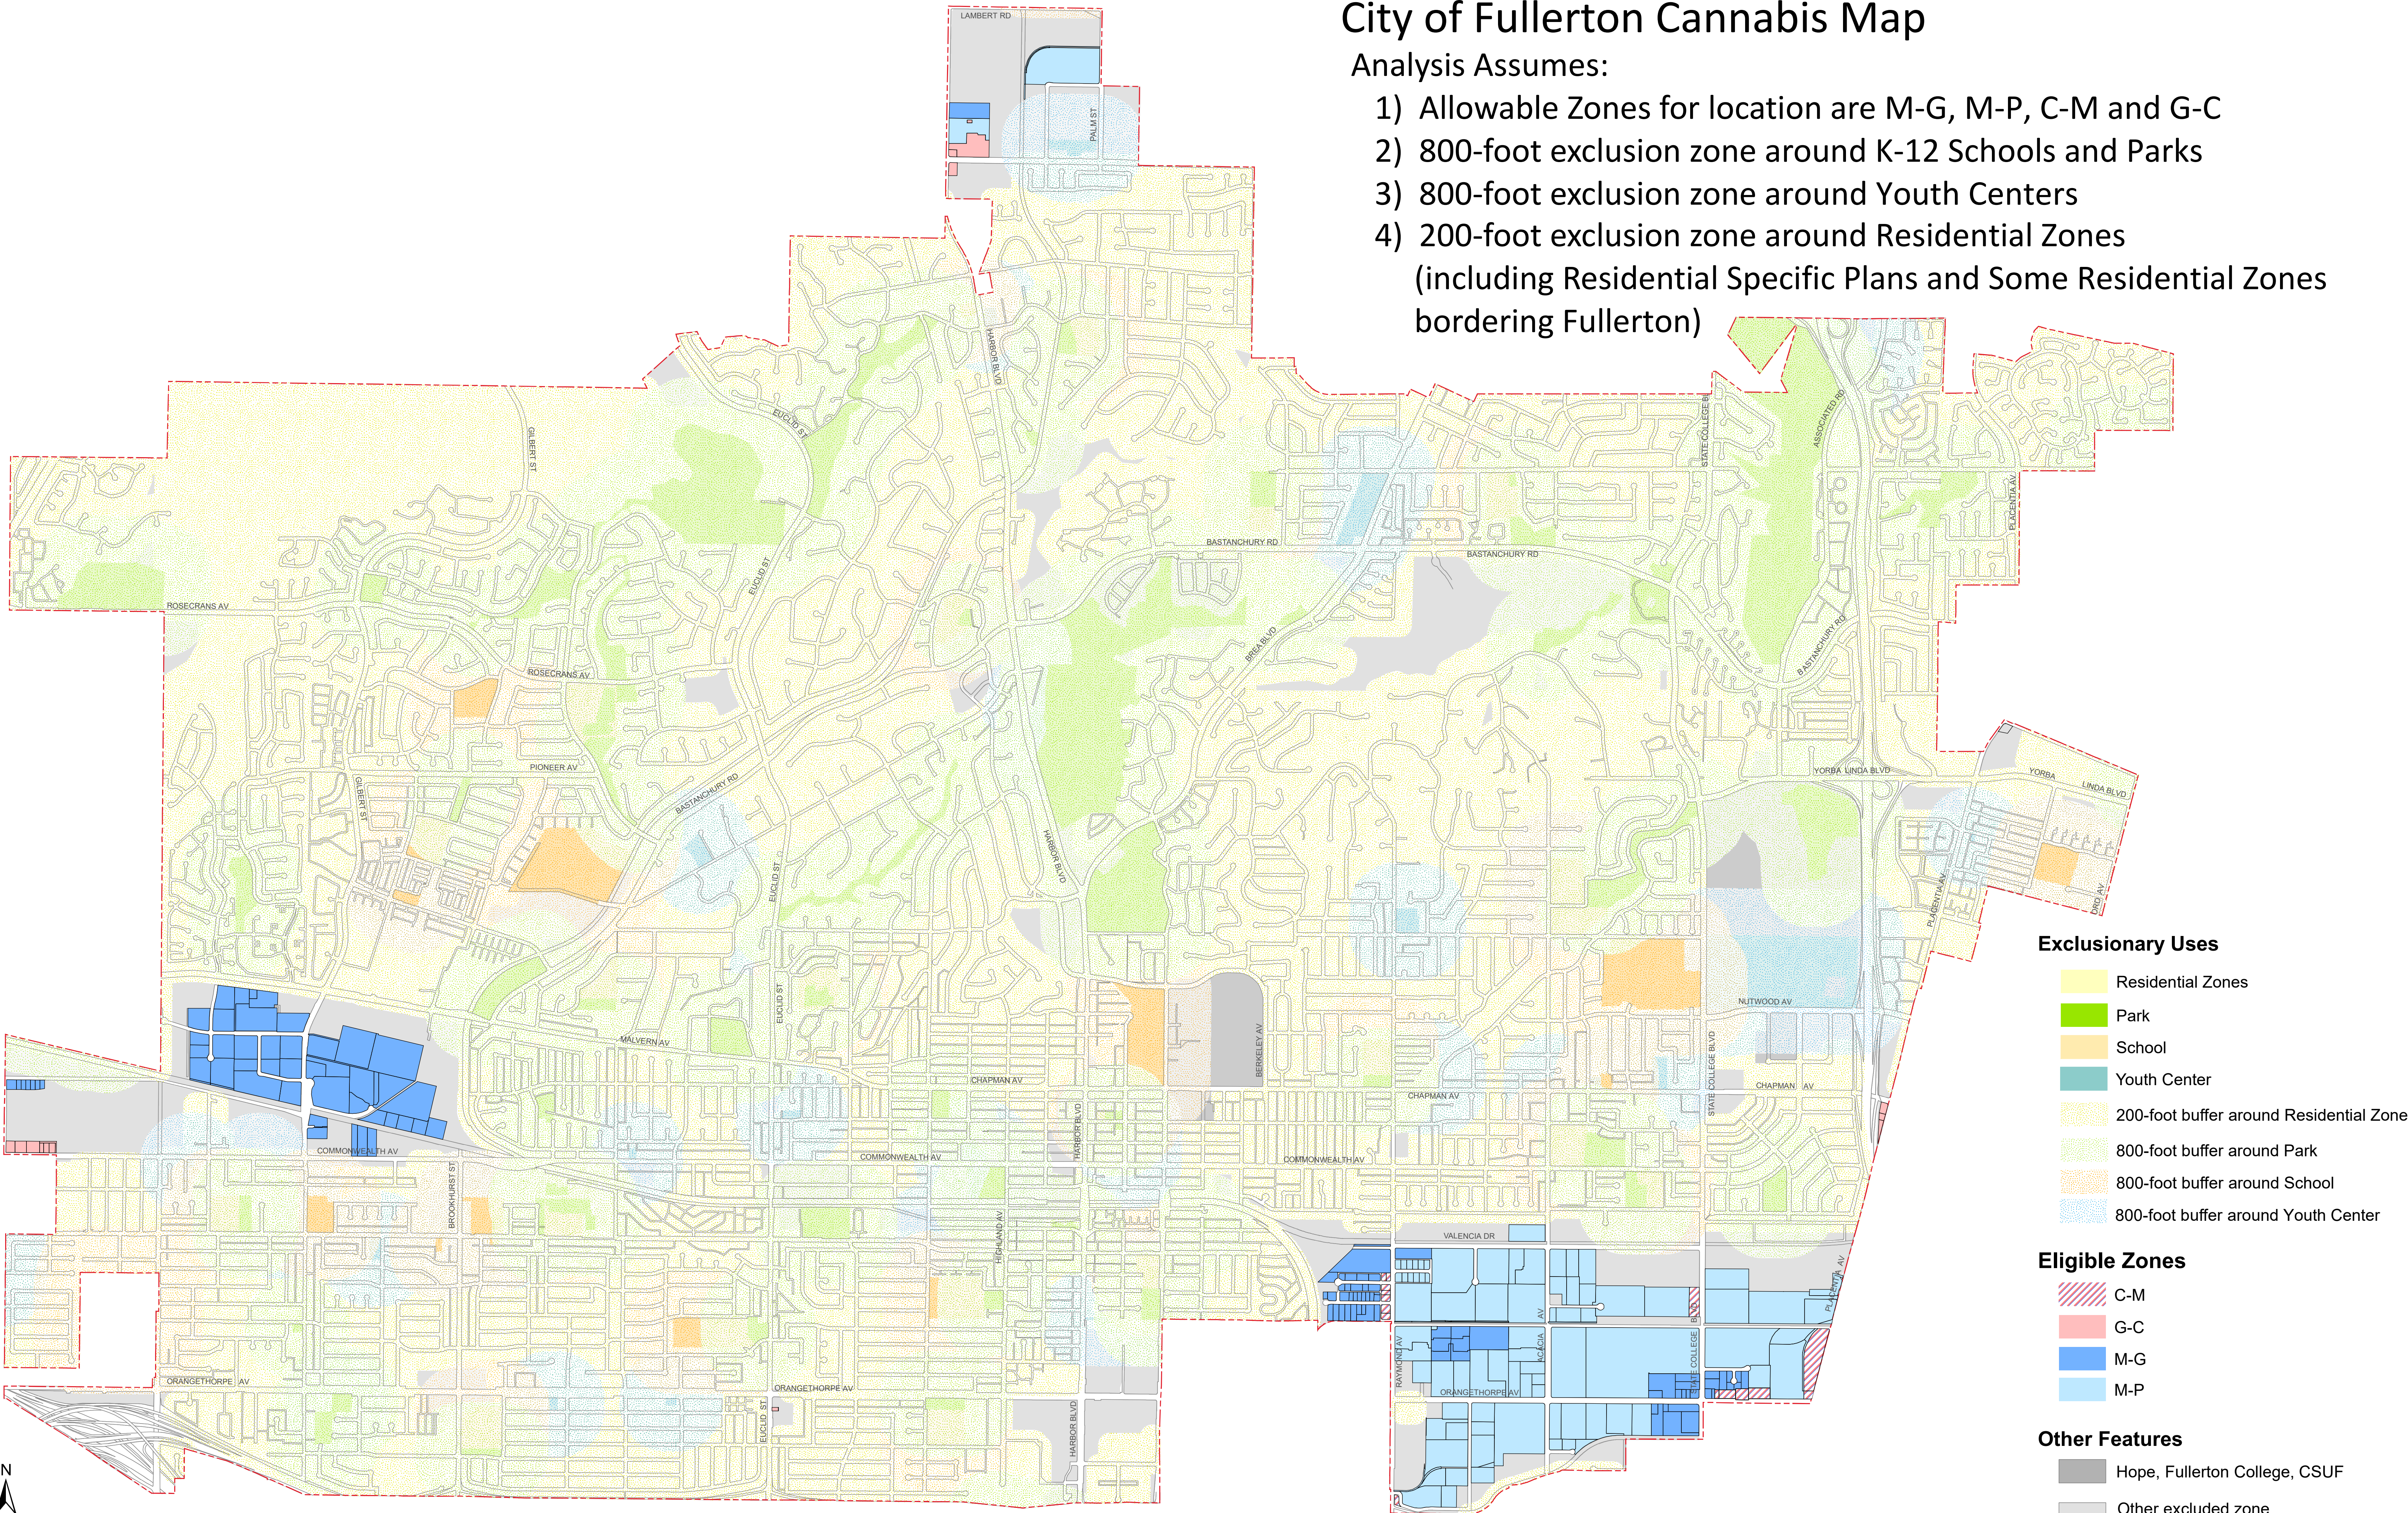

City of Fullerton Cannabis Map

Analysis Assumes:

- 1) Allowable Zones for location are M-G, M-P, C-M and G-C
- 2) 800-foot exclusion zone around K-12 Schools and Parks
- 3) 800-foot exclusion zone around Youth Centers
- 4) 200-foot exclusion zone around Residential Zones (including Residential Specific Plans and Some Residential Zones bordering Fullerton)

Exclusionary Uses

- Residential Zones
- Park
- School
- Youth Center
- 200-foot buffer around Residential Zones
- 800-foot buffer around Park
- 800-foot buffer around School
- 800-foot buffer around Youth Center