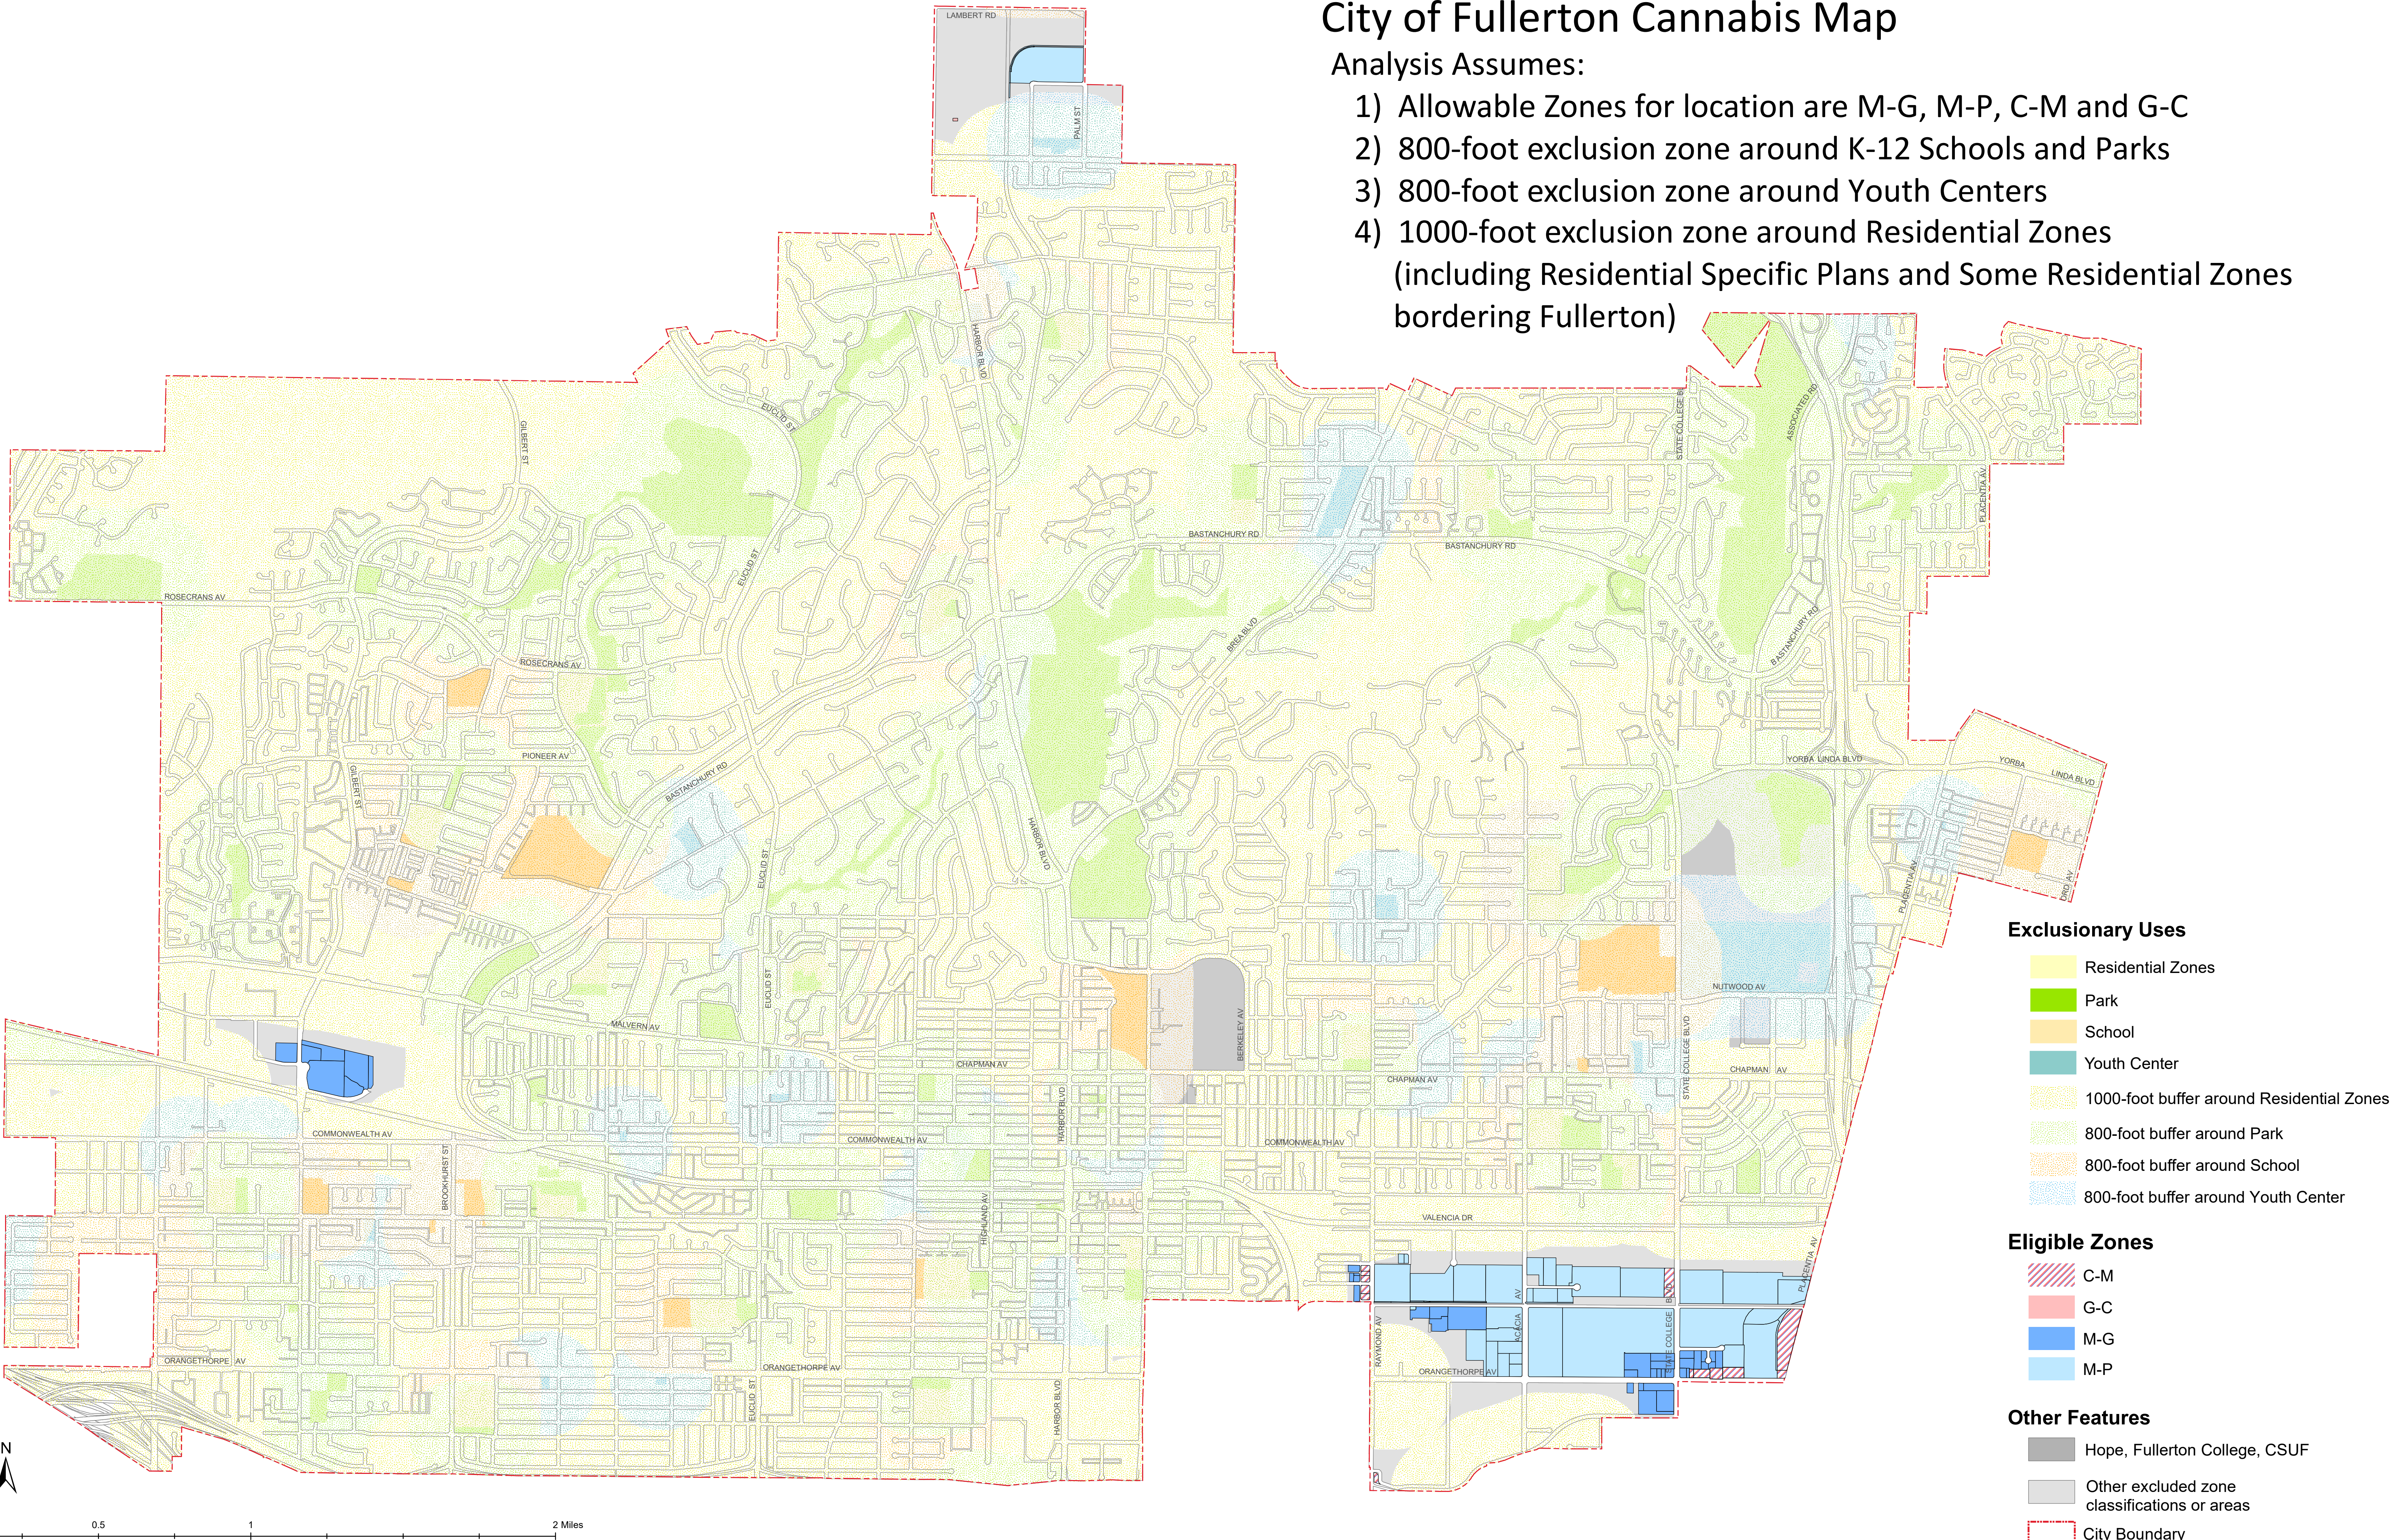

City of Fullerton Cannabis Map

Analysis Assumes:

- 1) Allowable Zones for location are M-G, M-P, C-M and G-C
- 2) 800-foot exclusion zone around K-12 Schools and Parks
- 3) 800-foot exclusion zone around Youth Centers
- 4) 1000-foot exclusion zone around Residential Zones (including Residential Specific Plans and Some Residential Zones bordering Fullerton)

Exclusionary Uses

- Residential Zones
- Park
- School
- Youth Center
- 1000-foot buffer around Residential Zones
- 800-foot buffer around Park
- 800-foot buffer around School
- 800-foot buffer around Youth Center