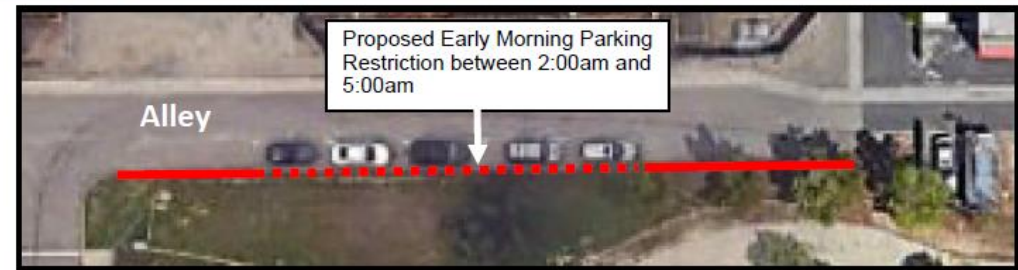

EARLY MORNING PARKING PROHIBITION

SOUTH SIDE OF THE EAST/WEST ALLEY

SOUTH OF WALNUT AVENUE AND EAST OF HIGHLAND AVENUE

JULY 16, 2024

EAST/WEST ALLEY
South of Walnut Avenue
East of Highland Avenue
Proposed Early Morning
Parking Prohibition

Exhibit A - Proposed Early Morning Parking Prohibition

EAST/WEST ALLEY
South of Walnut Avenue
East of Highland Avenue
Proposed 3-Hour Parking