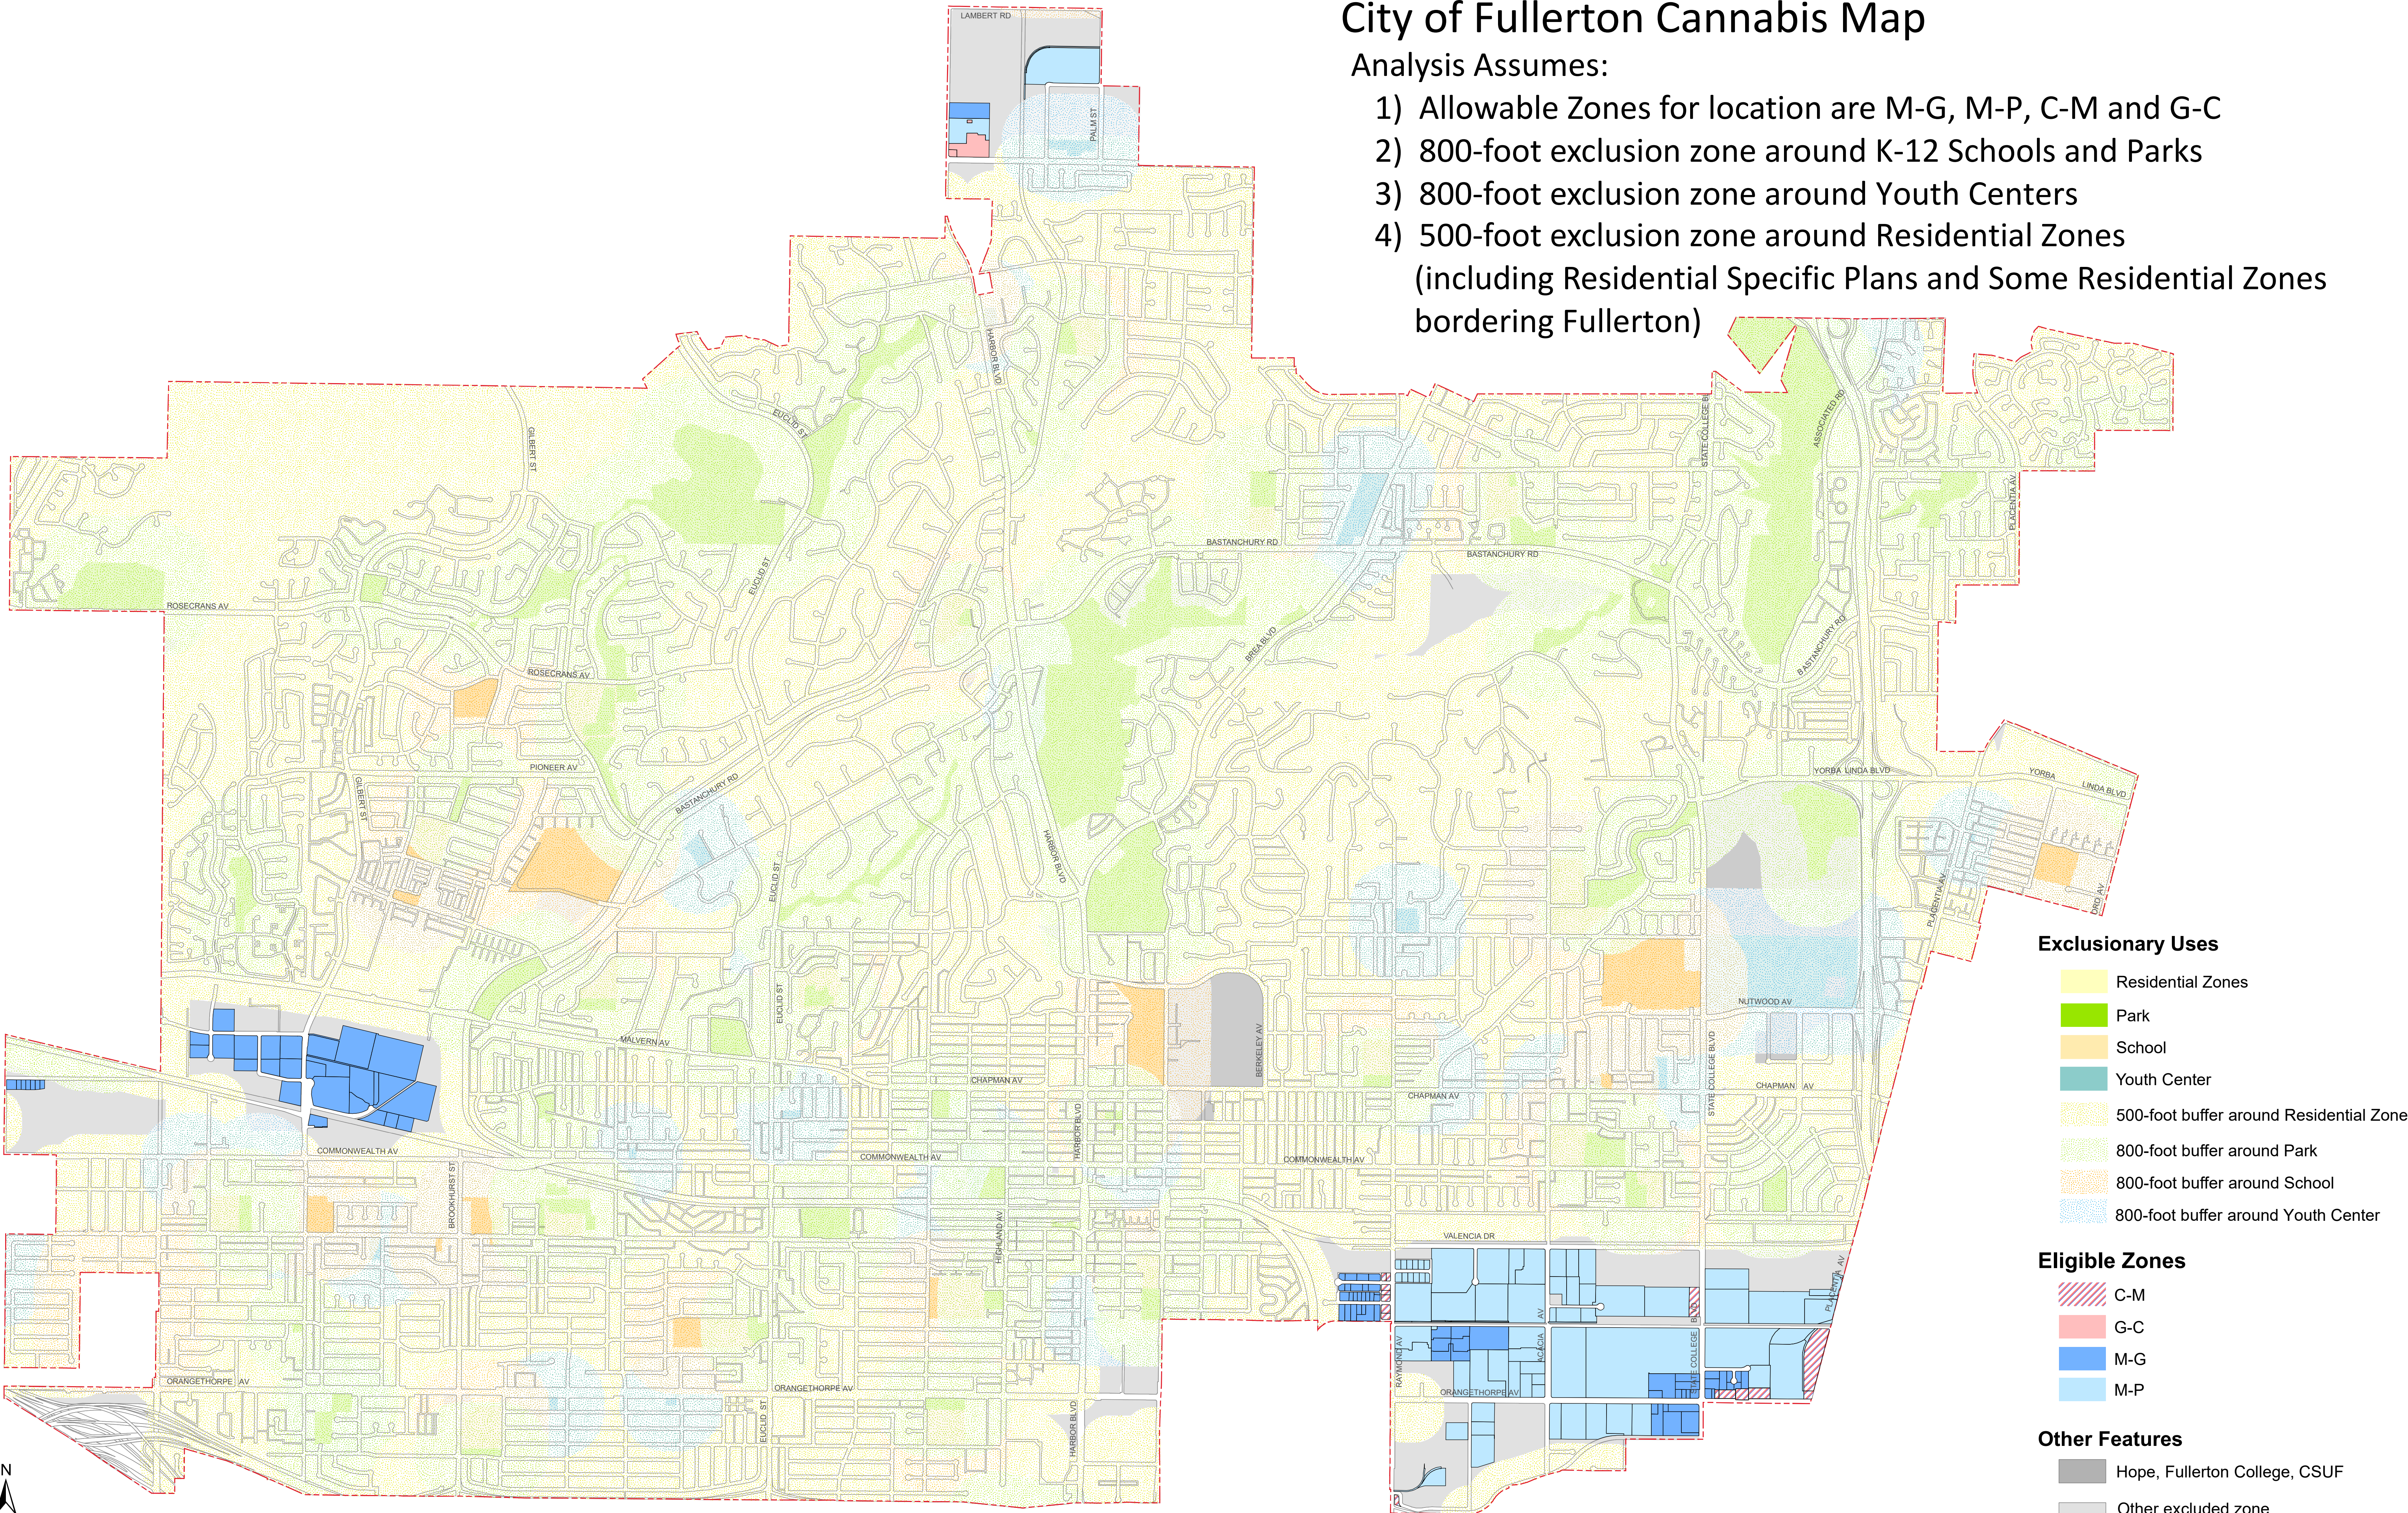

City of Fullerton Cannabis Map

Analysis Assumes:

- 1) Allowable Zones for location are M-G, M-P, C-M and G-C
- 2) 800-foot exclusion zone around K-12 Schools and Parks
- 3) 800-foot exclusion zone around Youth Centers
- 4) 500-foot exclusion zone around Residential Zones (including Residential Specific Plans and Some Residential Zones bordering Fullerton)

Exclusionary Uses

- Residential Zones
- Park
- School
- Youth Center
- 500-foot buffer around Residential Zones
- 800-foot buffer around Park
- 800-foot buffer around School
- 800-foot buffer around Youth Center