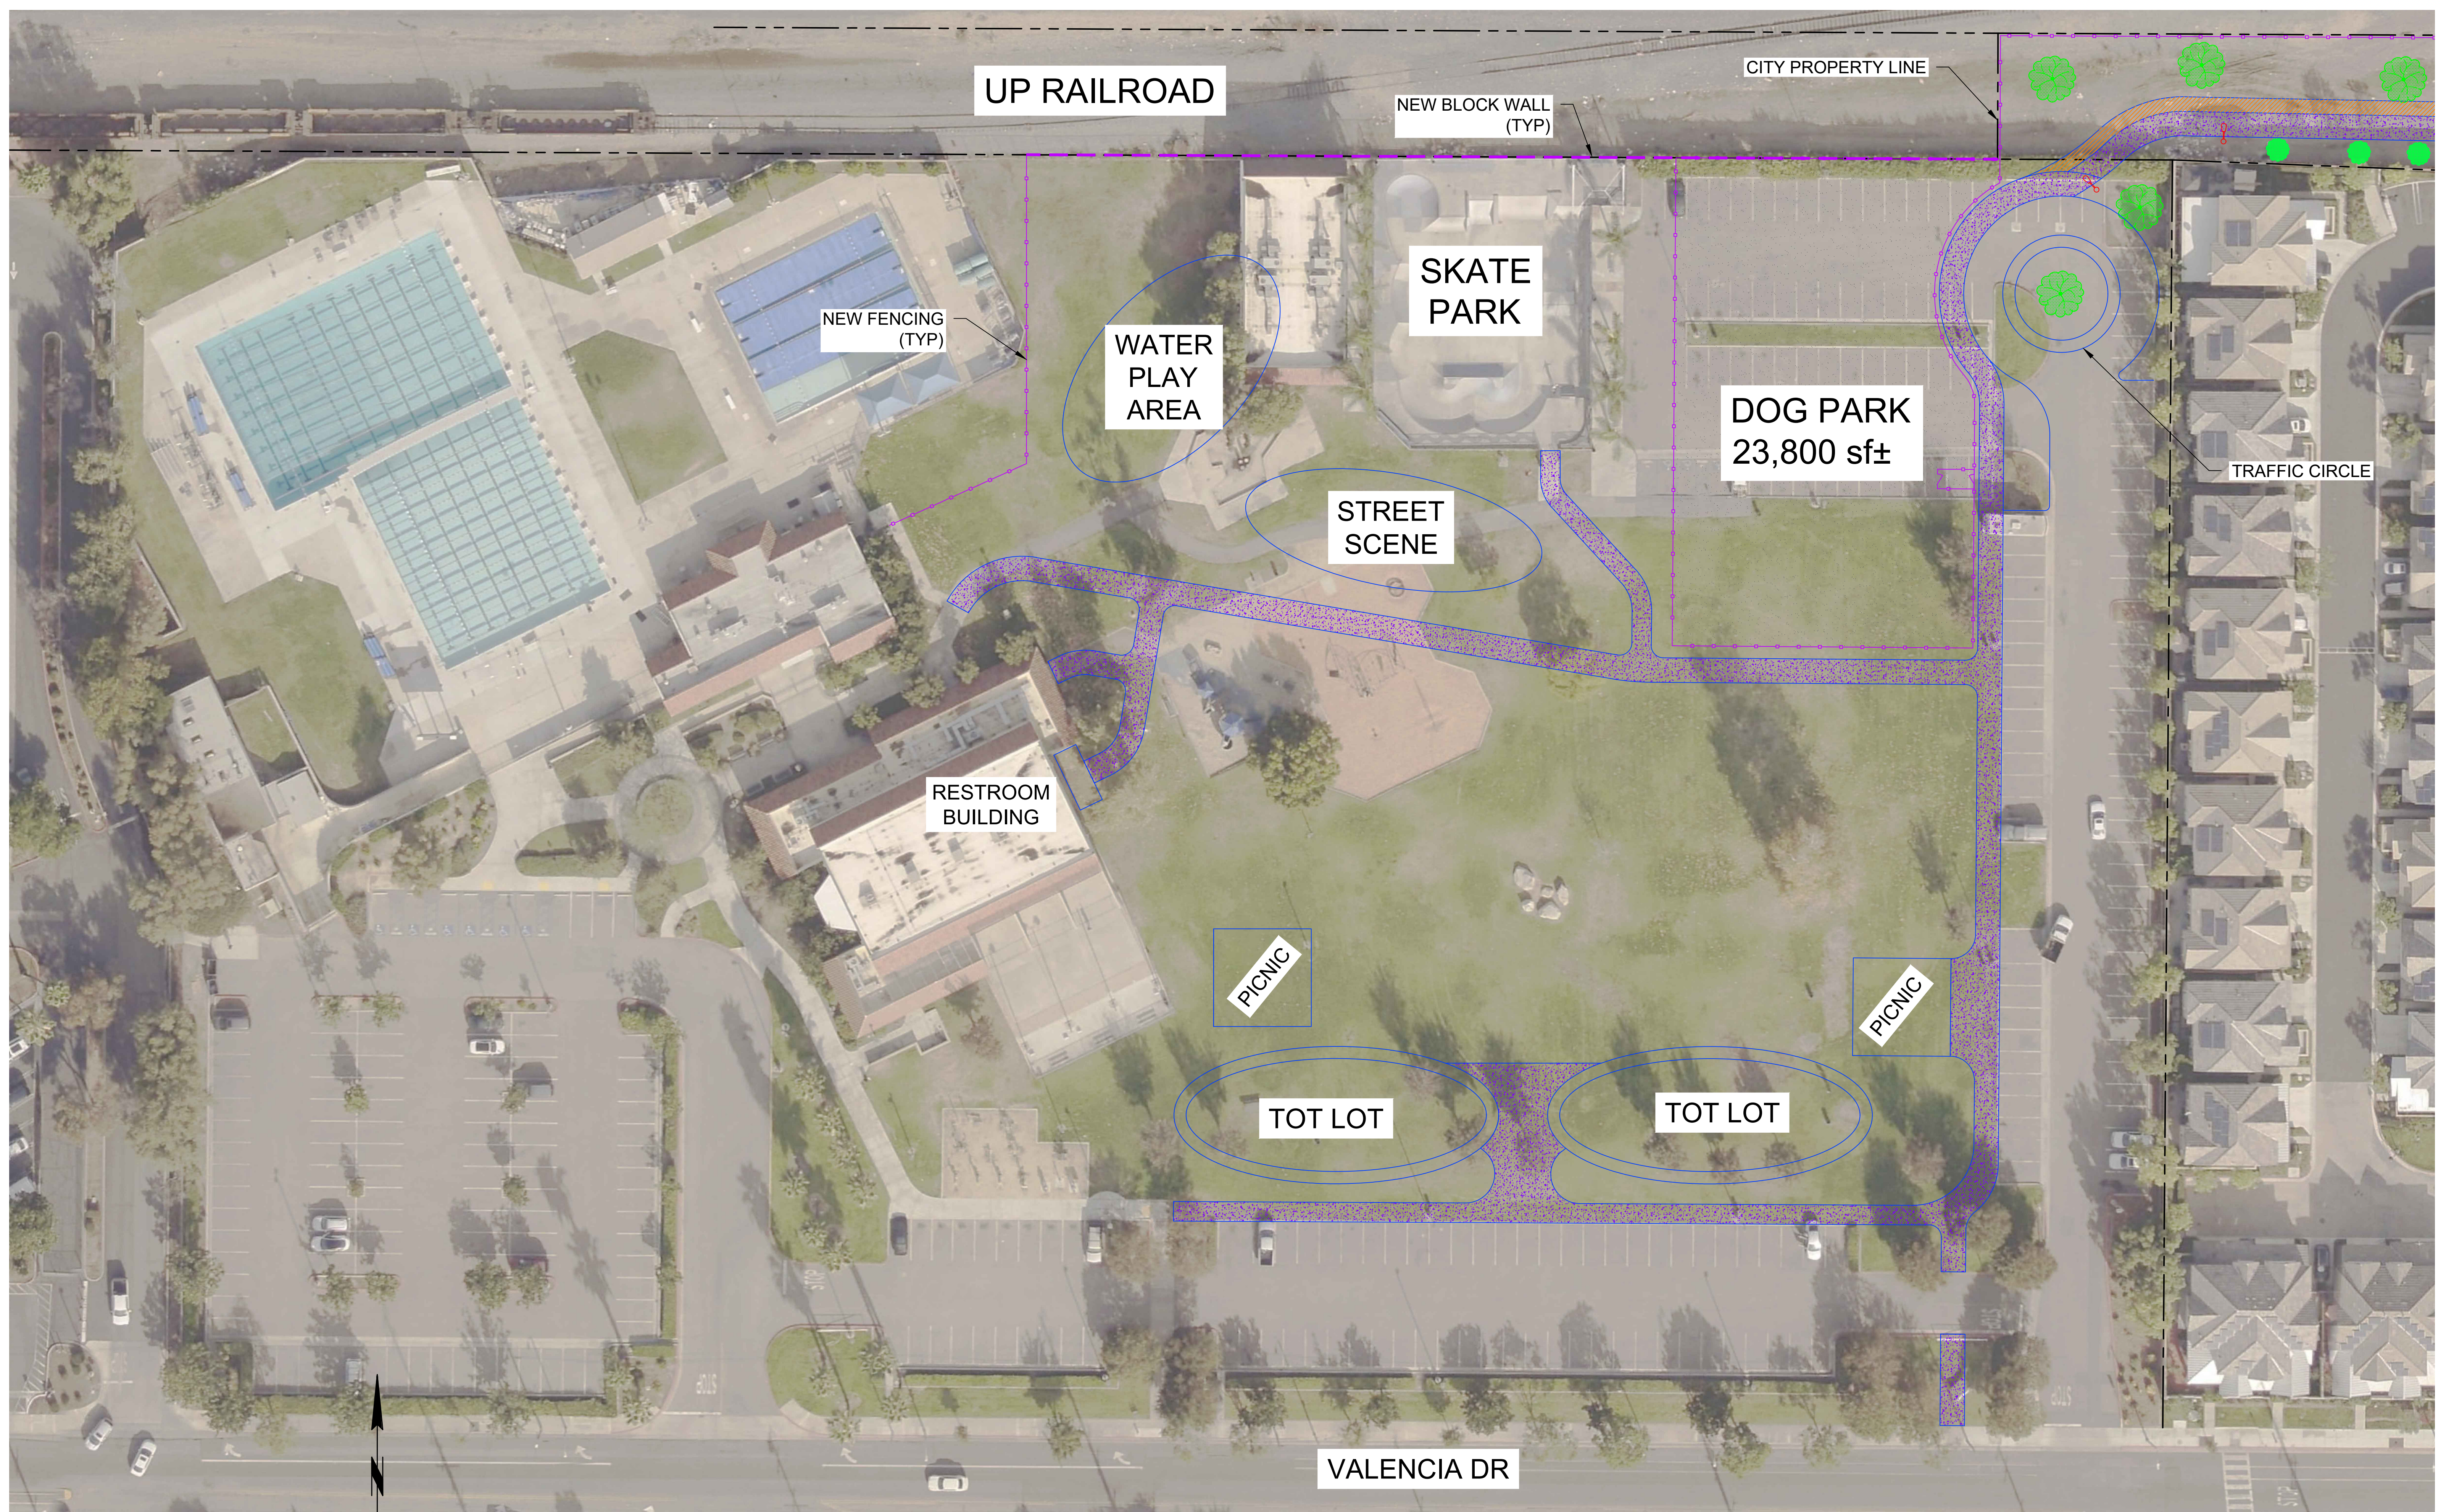

**INDEPENDENCE PARK
CONCEPTUAL MASTER PLAN - OPTION 1**