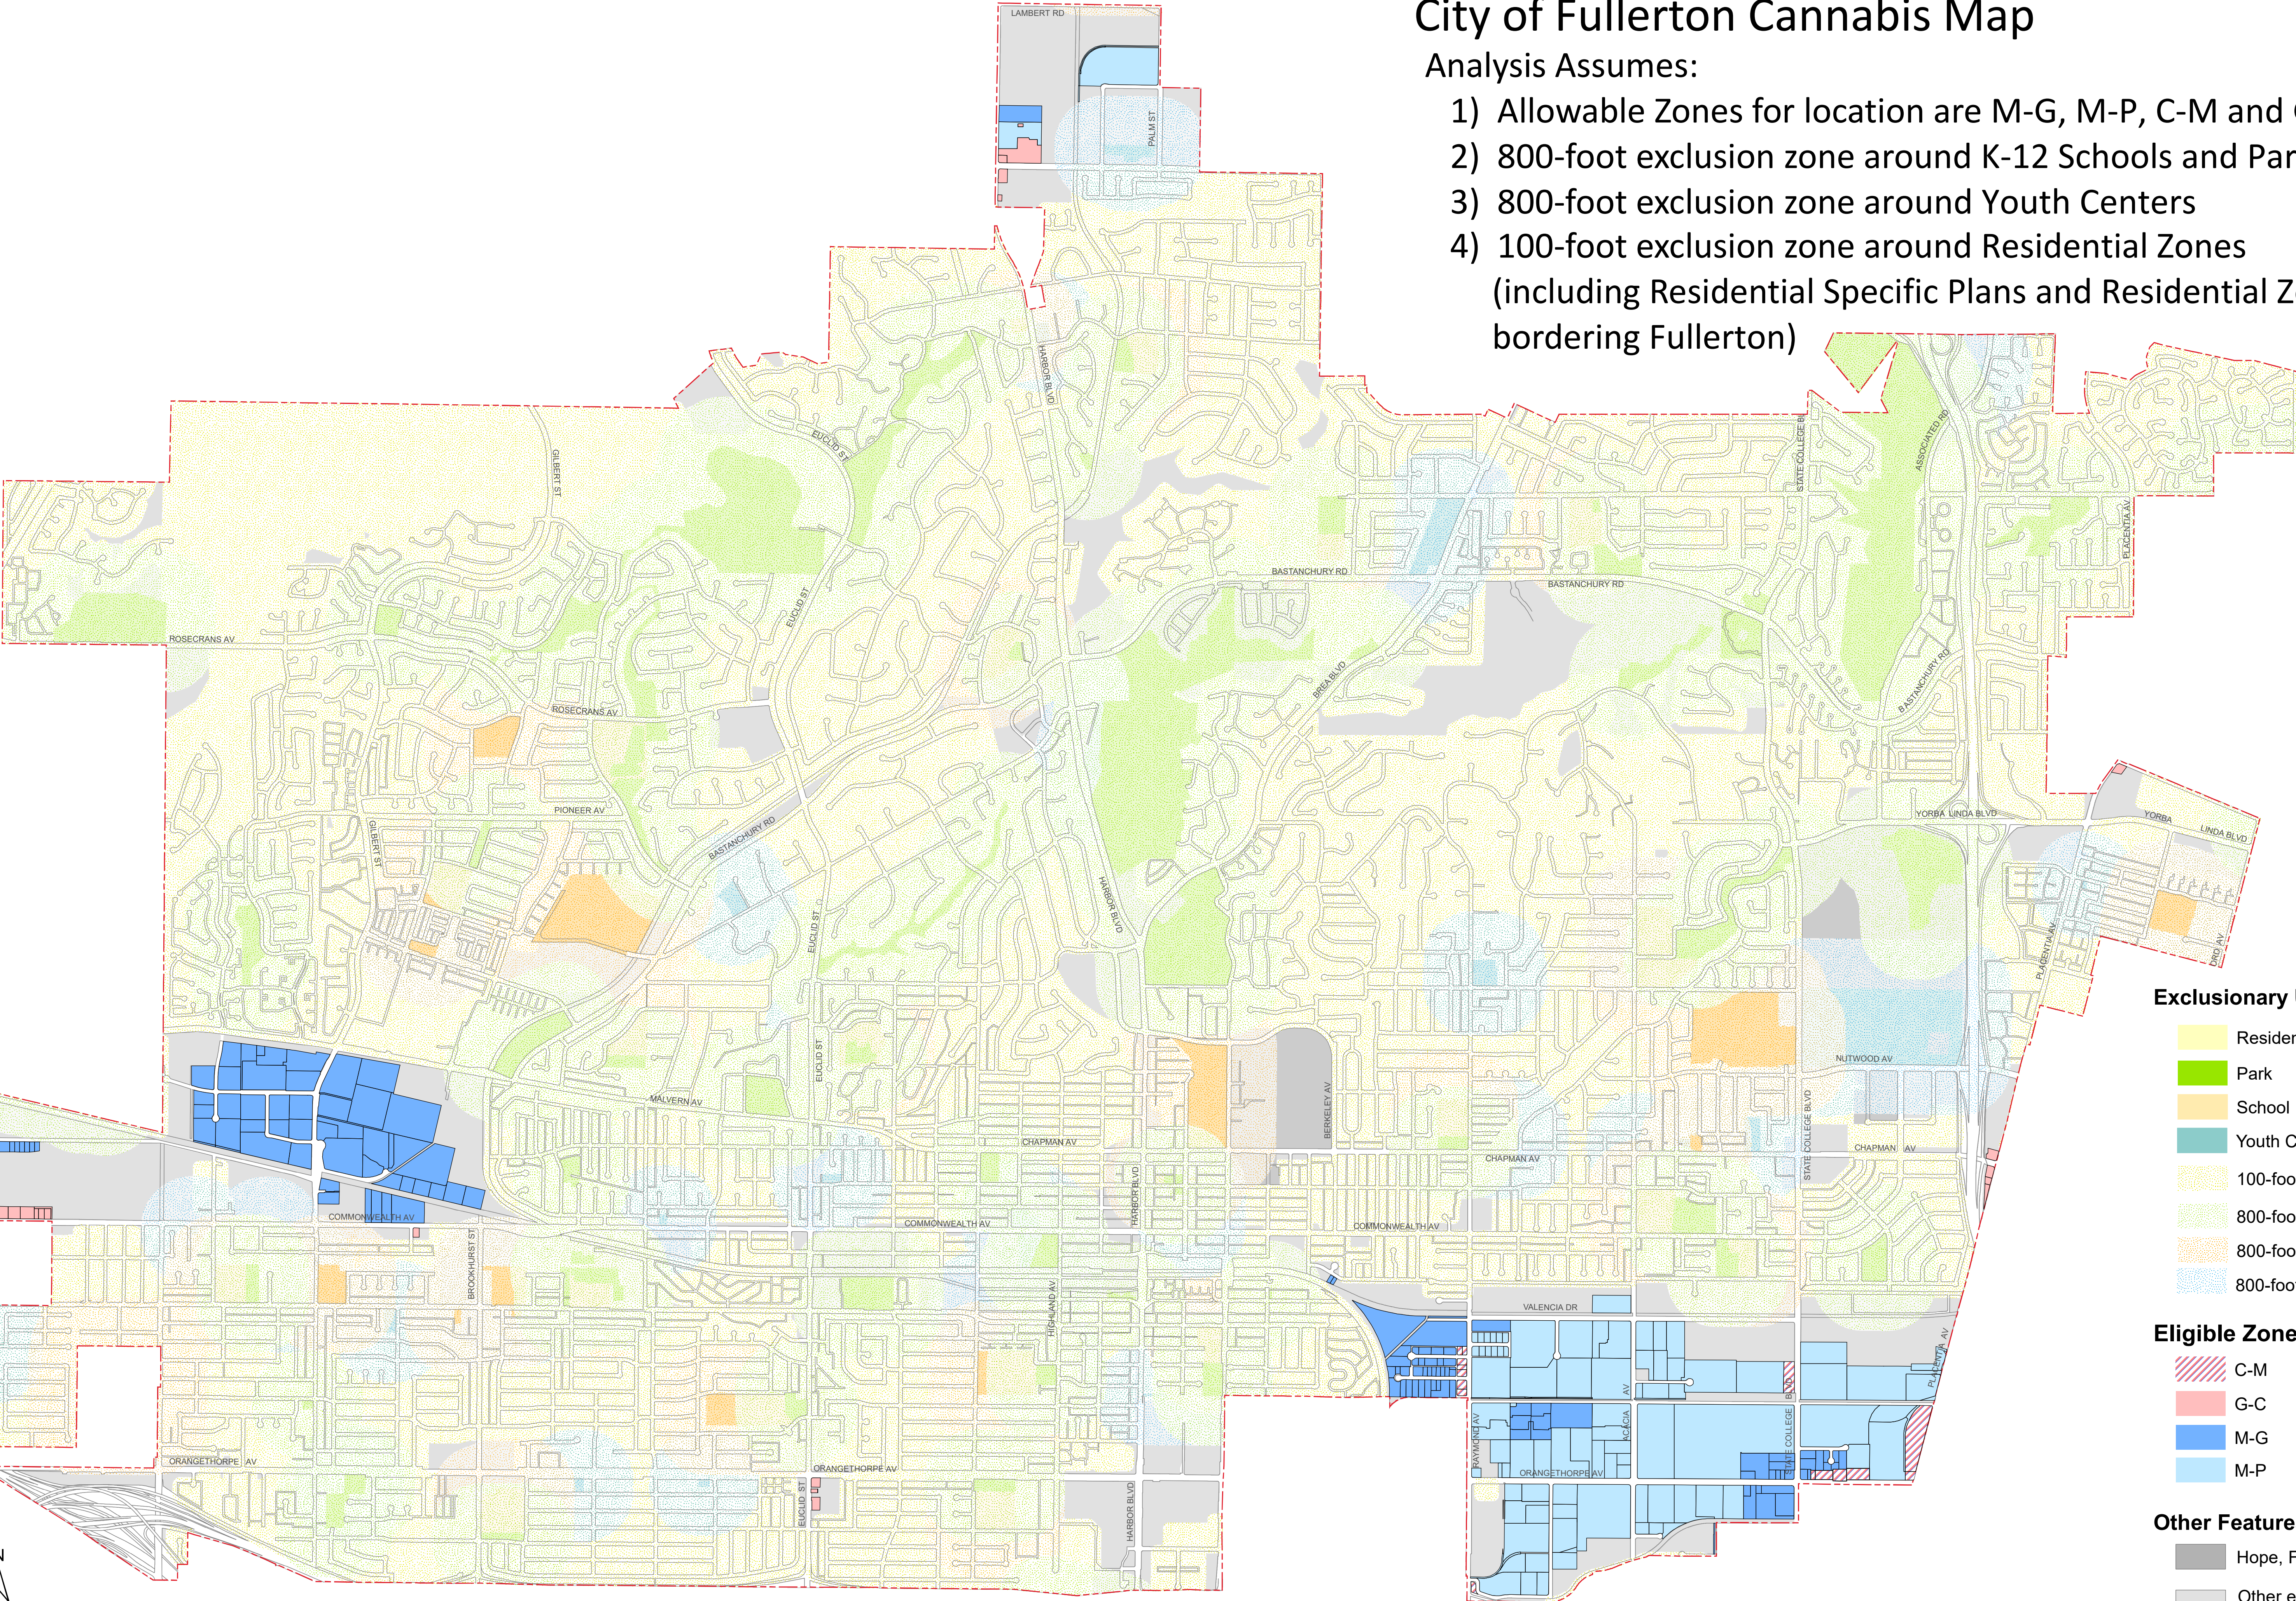

City of Fullerton Cannabis Map

Analysis Assumes:

- 1) Allowable Zones for location are M-G, M-P, C-M and G-C
- 2) 800-foot exclusion zone around K-12 Schools and Parks
- 3) 800-foot exclusion zone around Youth Centers
- 4) 100-foot exclusion zone around Residential Zones (including Residential Specific Plans and Residential Zones bordering Fullerton)

Exclusionary Uses

- Residential Zones
- Park
- School
- Youth Center
- 100-foot buffer around Residential Zones
- 800-foot buffer around Park
- 800-foot buffer around School
- 800-foot buffer around Youth Center